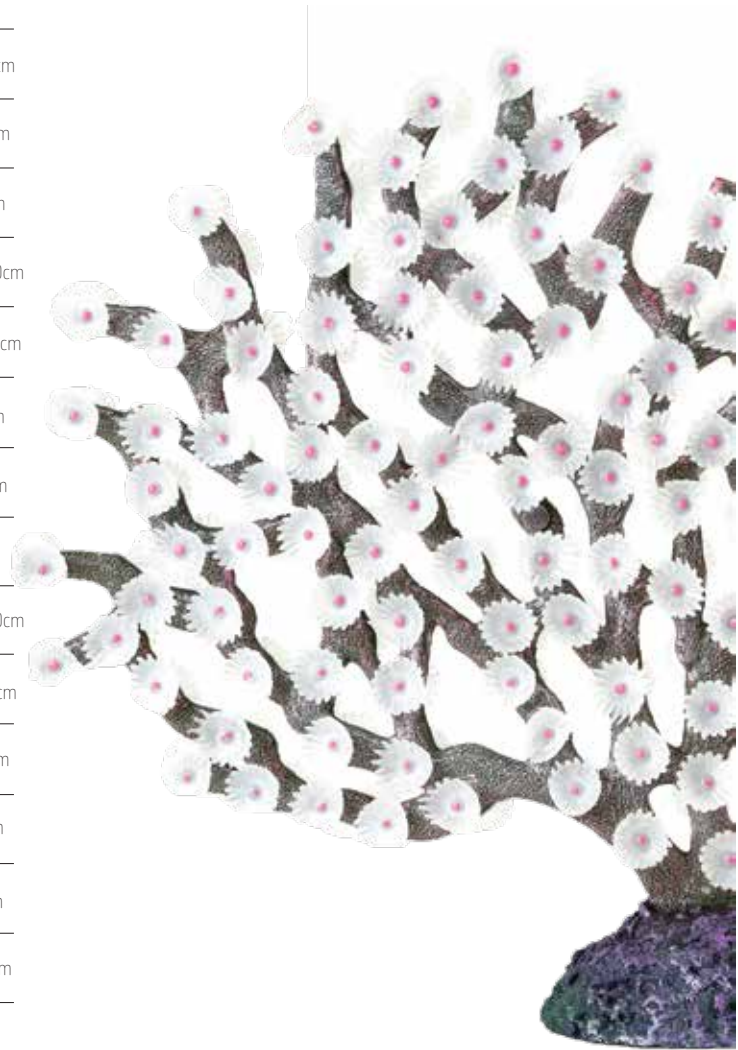

Natureform corals

Code	Product	Dimensions
9771	Natureform Coral Mushroom Colony Purple Discosoma sp.	14,5 x 11,5 x 8cm
9772	Natureform Coral White Polyp Gorgonia Acalycigorgia sp.	25 x 5 x 23,5cm
9773	Natureform Coral Vase Sponge Red Niphates sp.	14 x 7 x 10,5cm
9774	Natureform Coral Thorn Orange Stylophora sp.	13,5 x 13,5 x 10cm
9775	Natureform Coral Staghorn White/Green Acropora sp.	17 x 13,5 x 21,5cm
9776	Natureform Coral Staghorn Branch Yellow/Purple Acropora sp.	20 x 16 x 16cm
9777	Natureform Coral Lettuce Purple Pavona sp.	13,5 x 10 x 6cm
9778	Natureform Coral Staghorn Red/Purple Acropora sp.	21 x 16 x 5cm
9779	Natureform Coral Thorn Yellow/Red Stylophora sp.	13,5 x 13,5 x 10cm
9780	Natureform Coral Cauliflower Green/Purple Pocillopora sp.	17,5 x 16 x 7,5cm
9781	Natureform Coral Vase Sponge Red/Purple Mycale sp.	12,5 x 12 x 11cm
9790	Natureform Coral Tube Sponge Yellow/Green Aplysina sp.	10 x 12 x 24cm
9791	Natureform Coral Tube Sponge Pink/Yellow Aplysina sp.	10 x 12 x 24cm
9782	Natureform Coral Tube Sponge Yellow/Green Aplysina sp.	15 x 13 x 18,2cm
9783	Natureform Coral Staghorn Yellow/Purple Acropora sp.	21 x 15 x 9cm
9784	Natureform Coral Pineapple Yellow/Purple Favites sp.	17 x 16 x 9cm
9792	Natureform Coral Staghorn Yellow Acropora sp.	40 x 19 x 30,5cm
9793	Natureform Coral Staghorn Red Acropora sp.	40 x 19 x 30,5cm